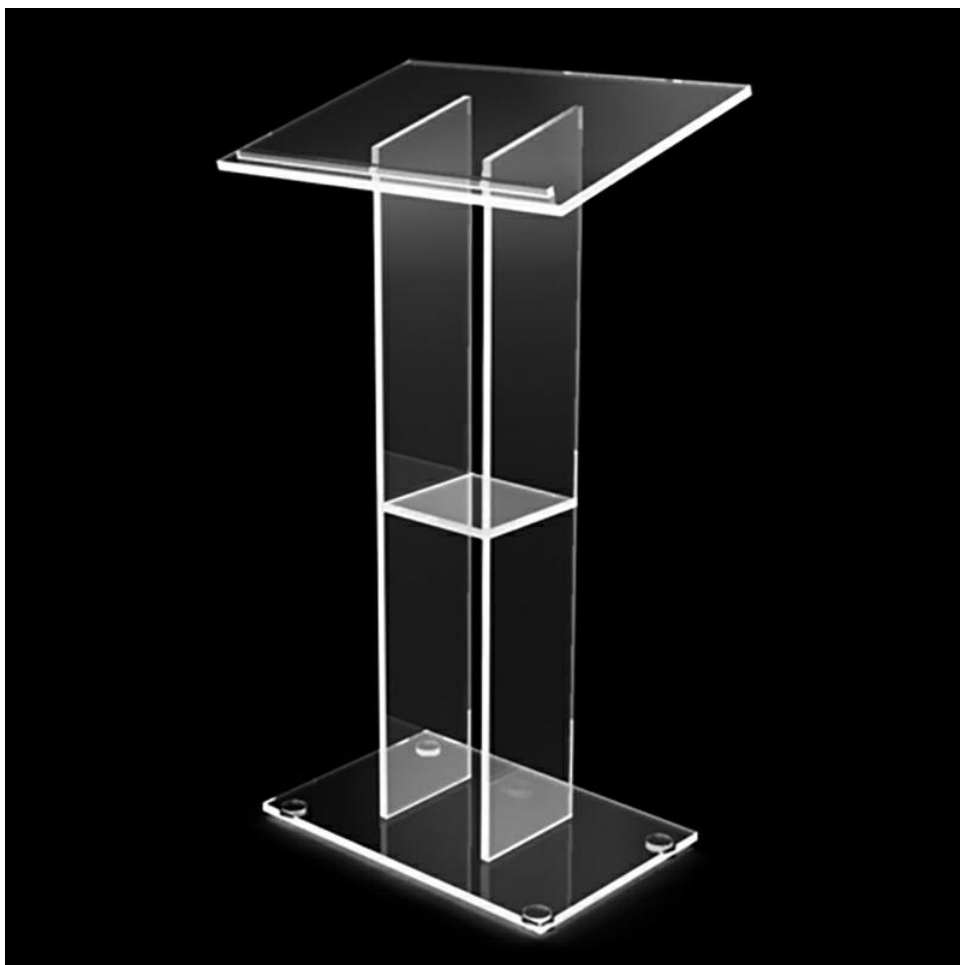

Sovereign - Acrylic Lectern

15mm clear acrylic lectern with a small shelf for glass of water etc. All parts are fixed by screws.

£630.00